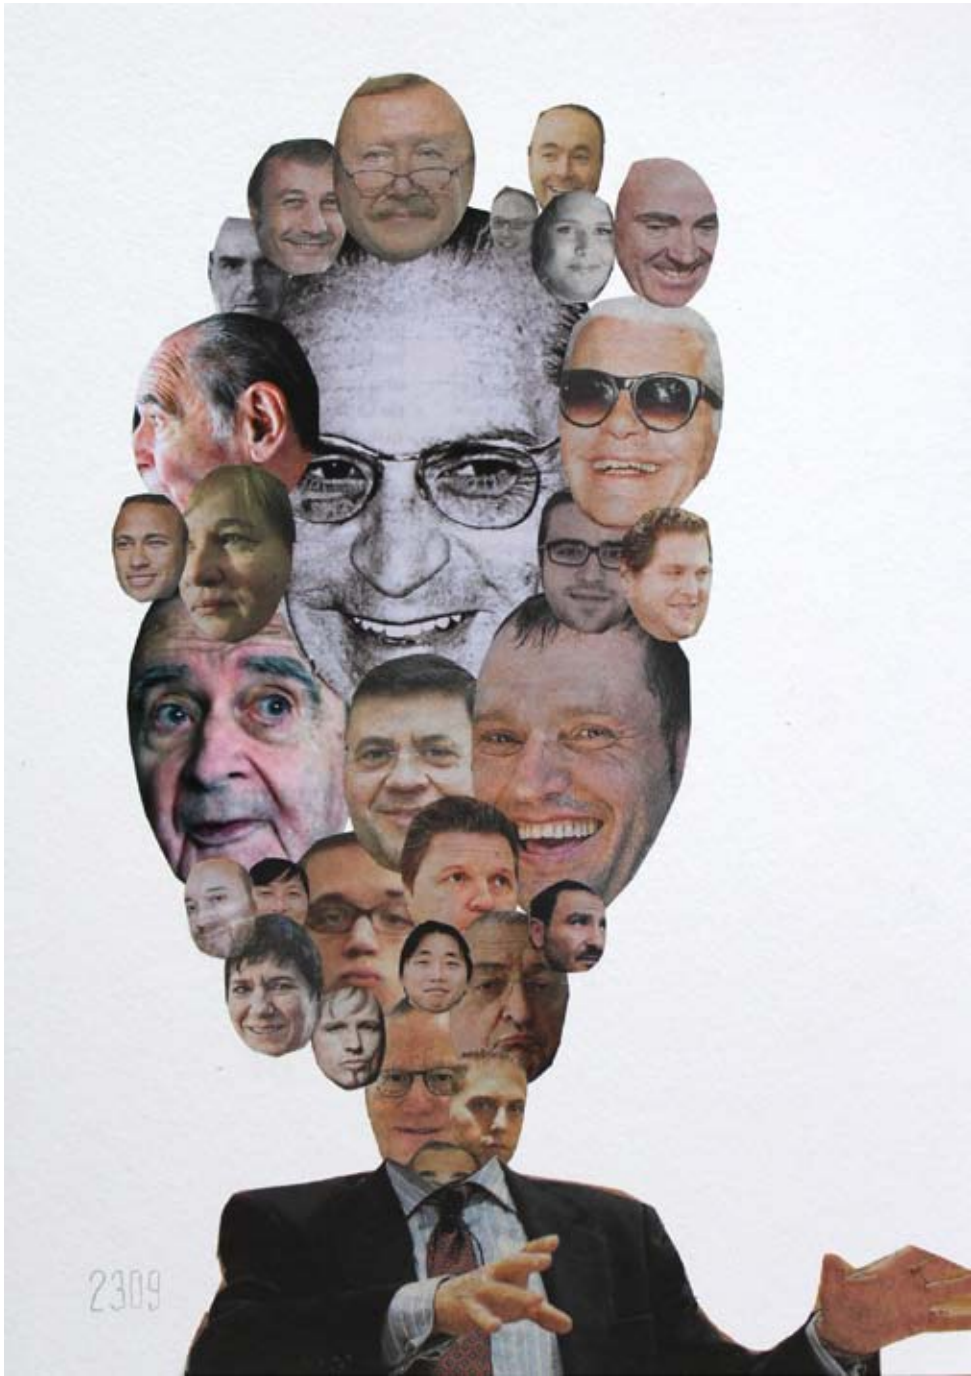

// ST (heads)

Barcelona, 2016
Collage on paper.
30 x 21 cm.