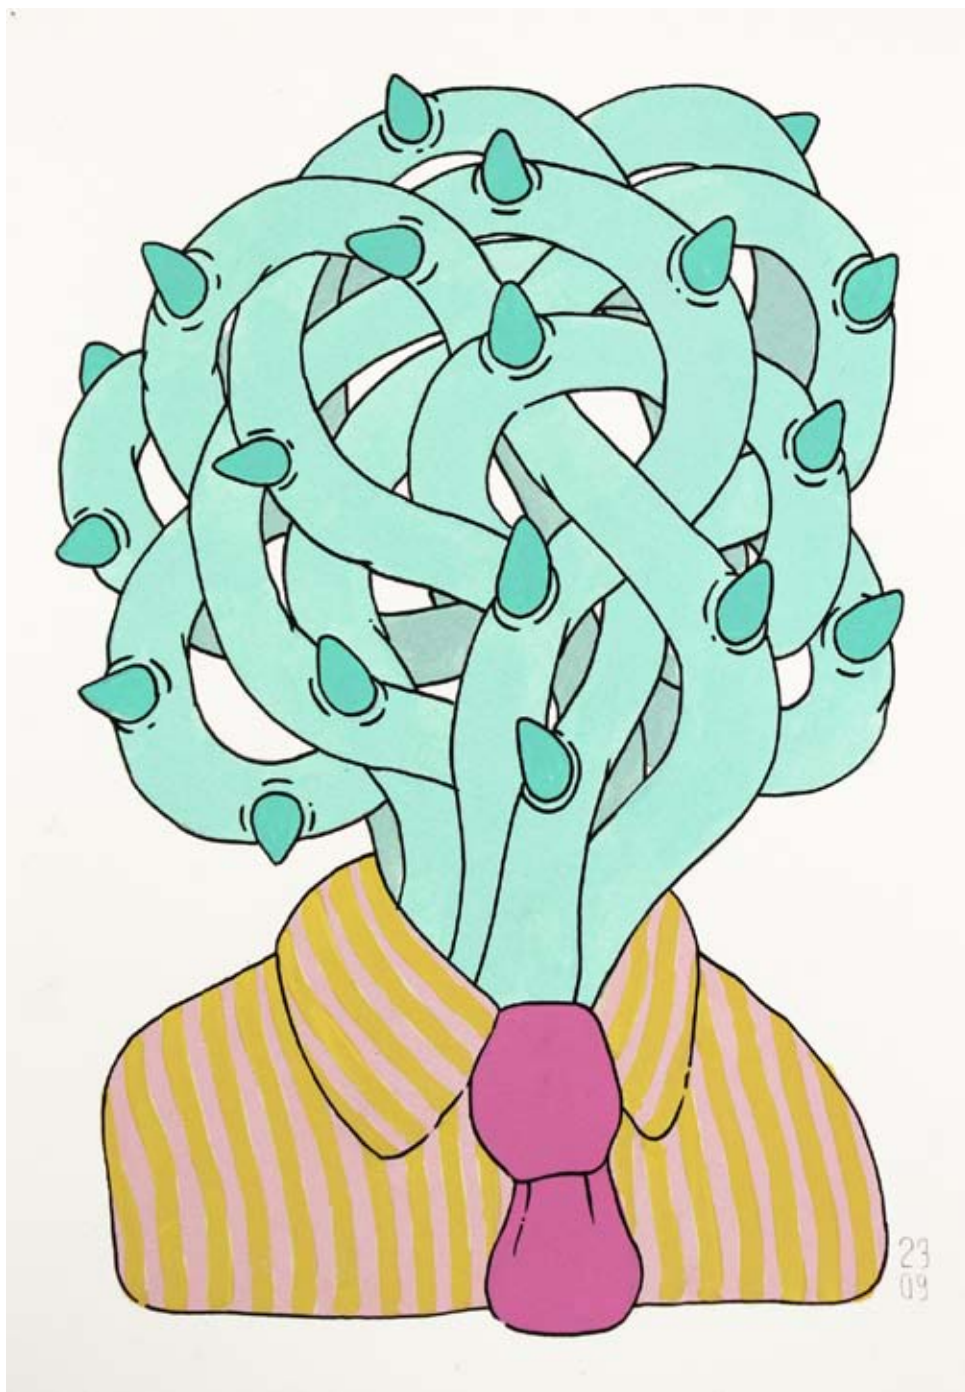

//ST (bucles_02_vegetal)

Barcelona, 2016
Mixed media on paper.
30 x 21 cm.