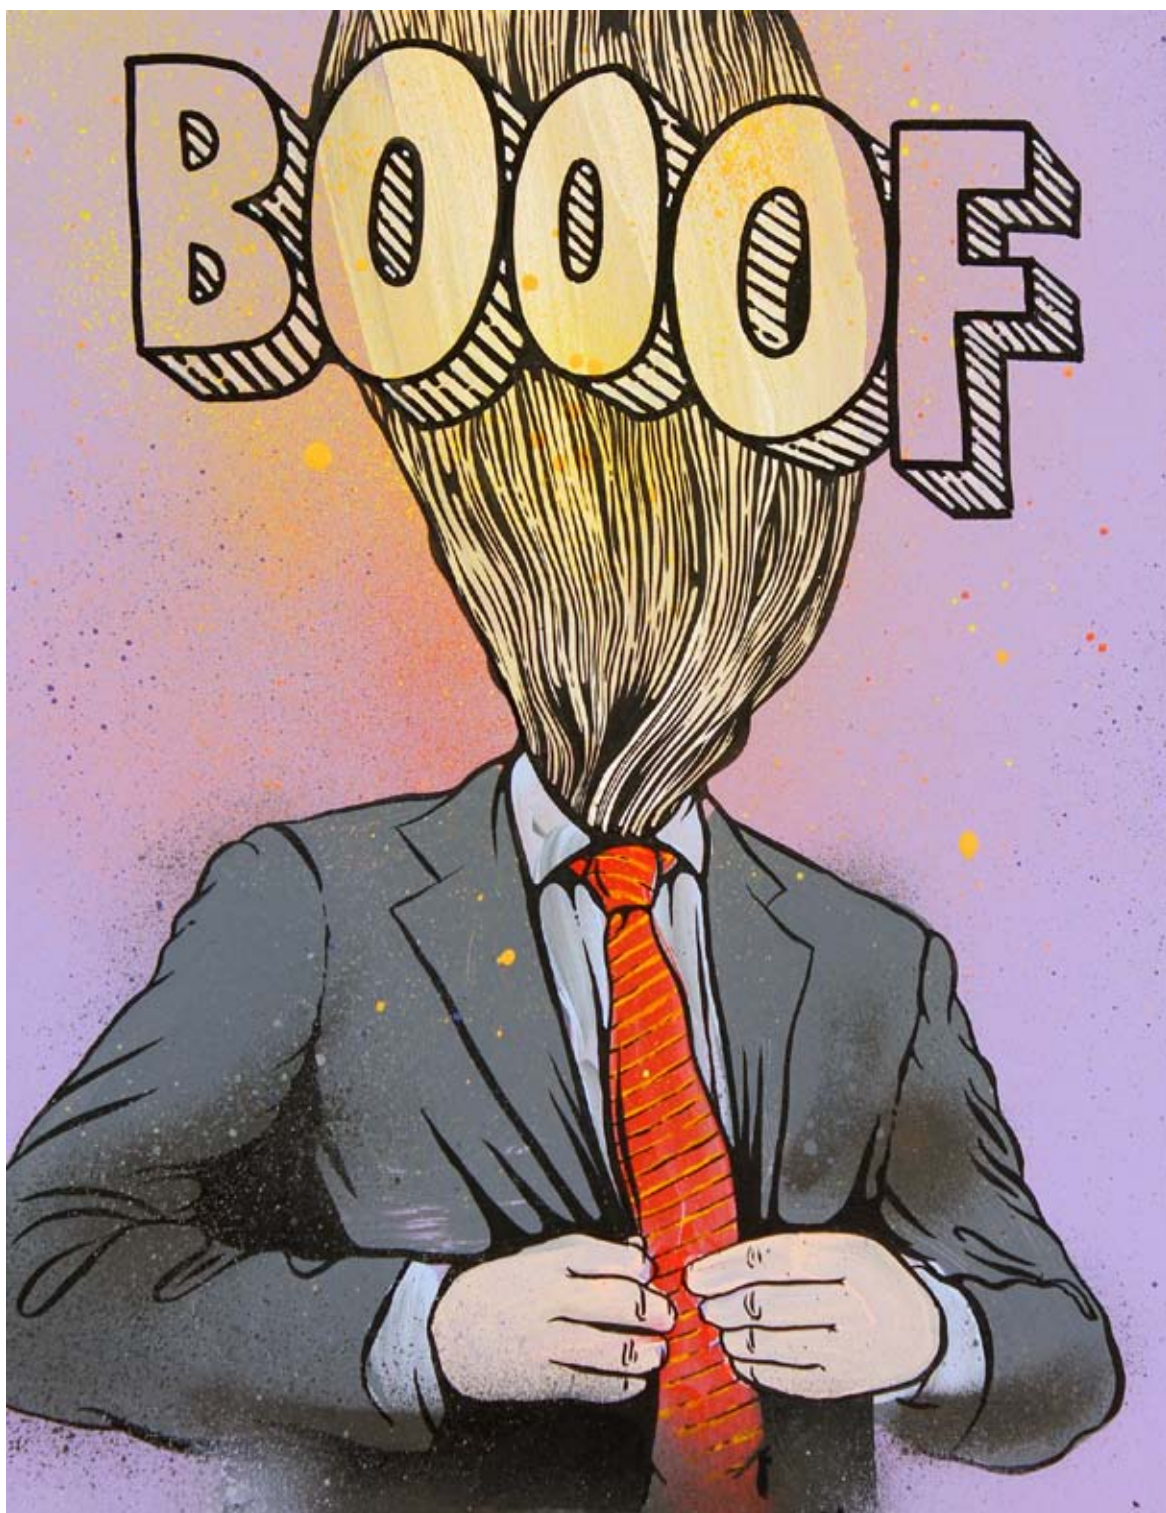

// B000F

Barcelona, 2016
Mixed media on wood.
35 x 27 cm.