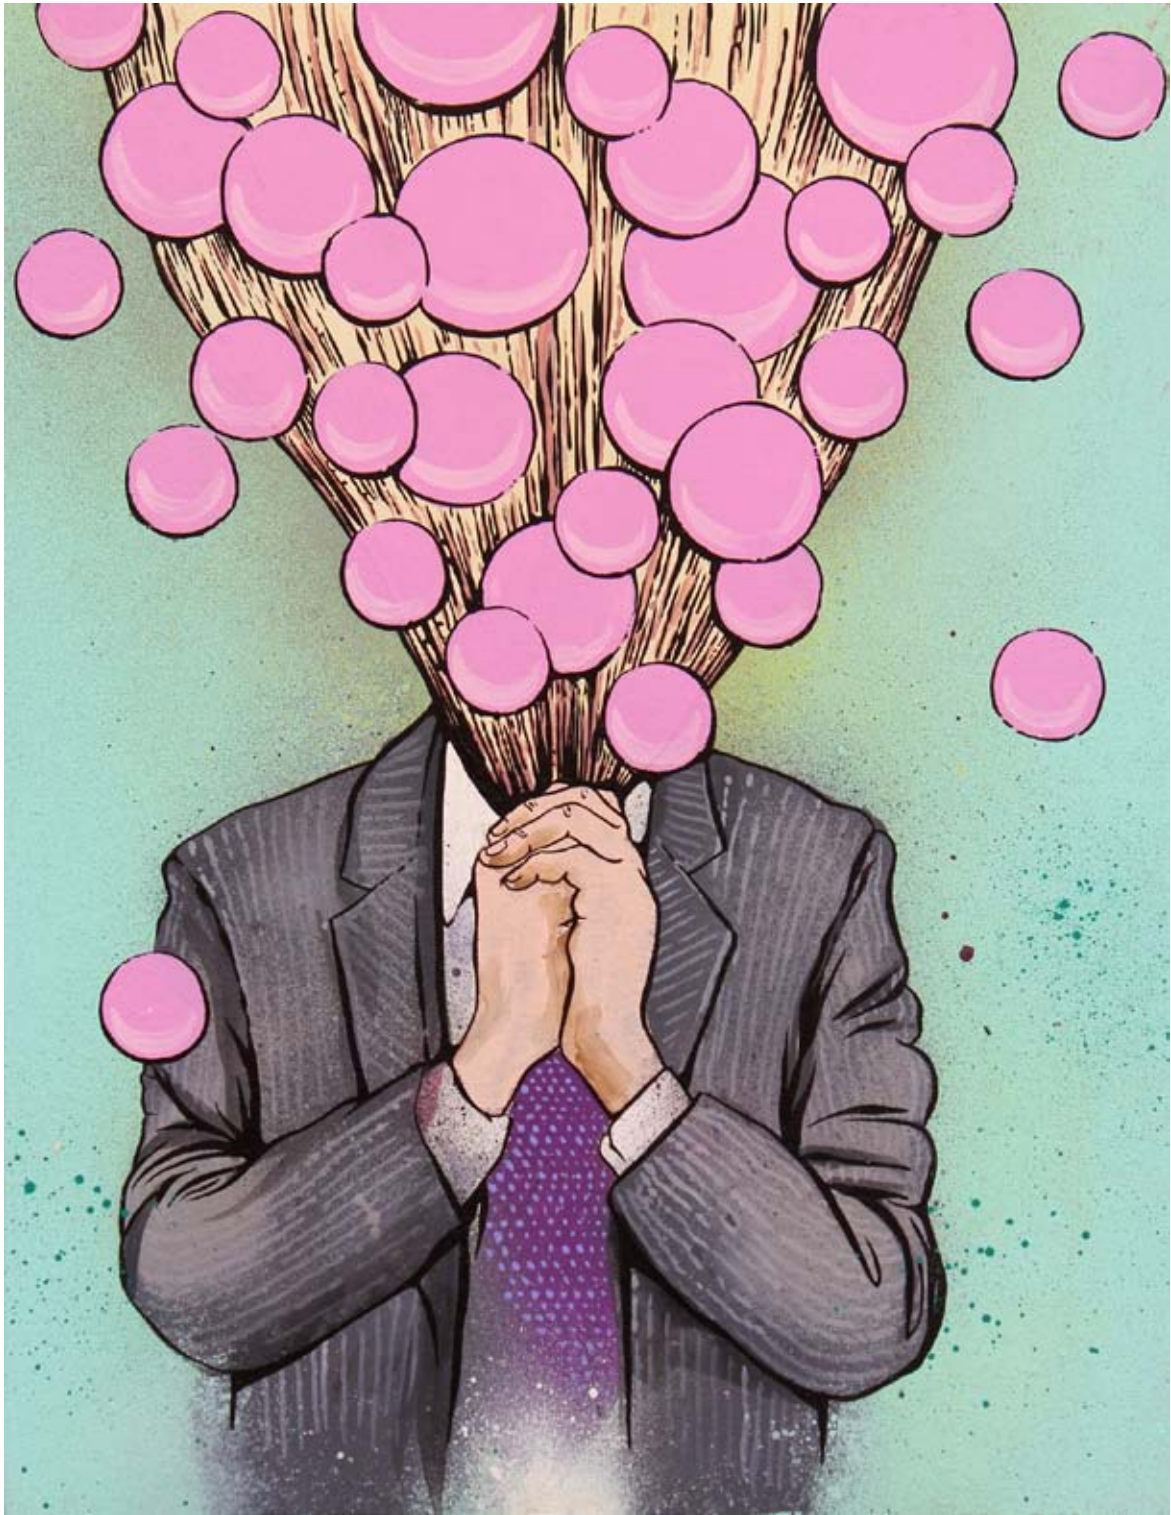

// *Bubbles*

Barcelona, 2016
Mixed media on wood.
35 x 27 cm.