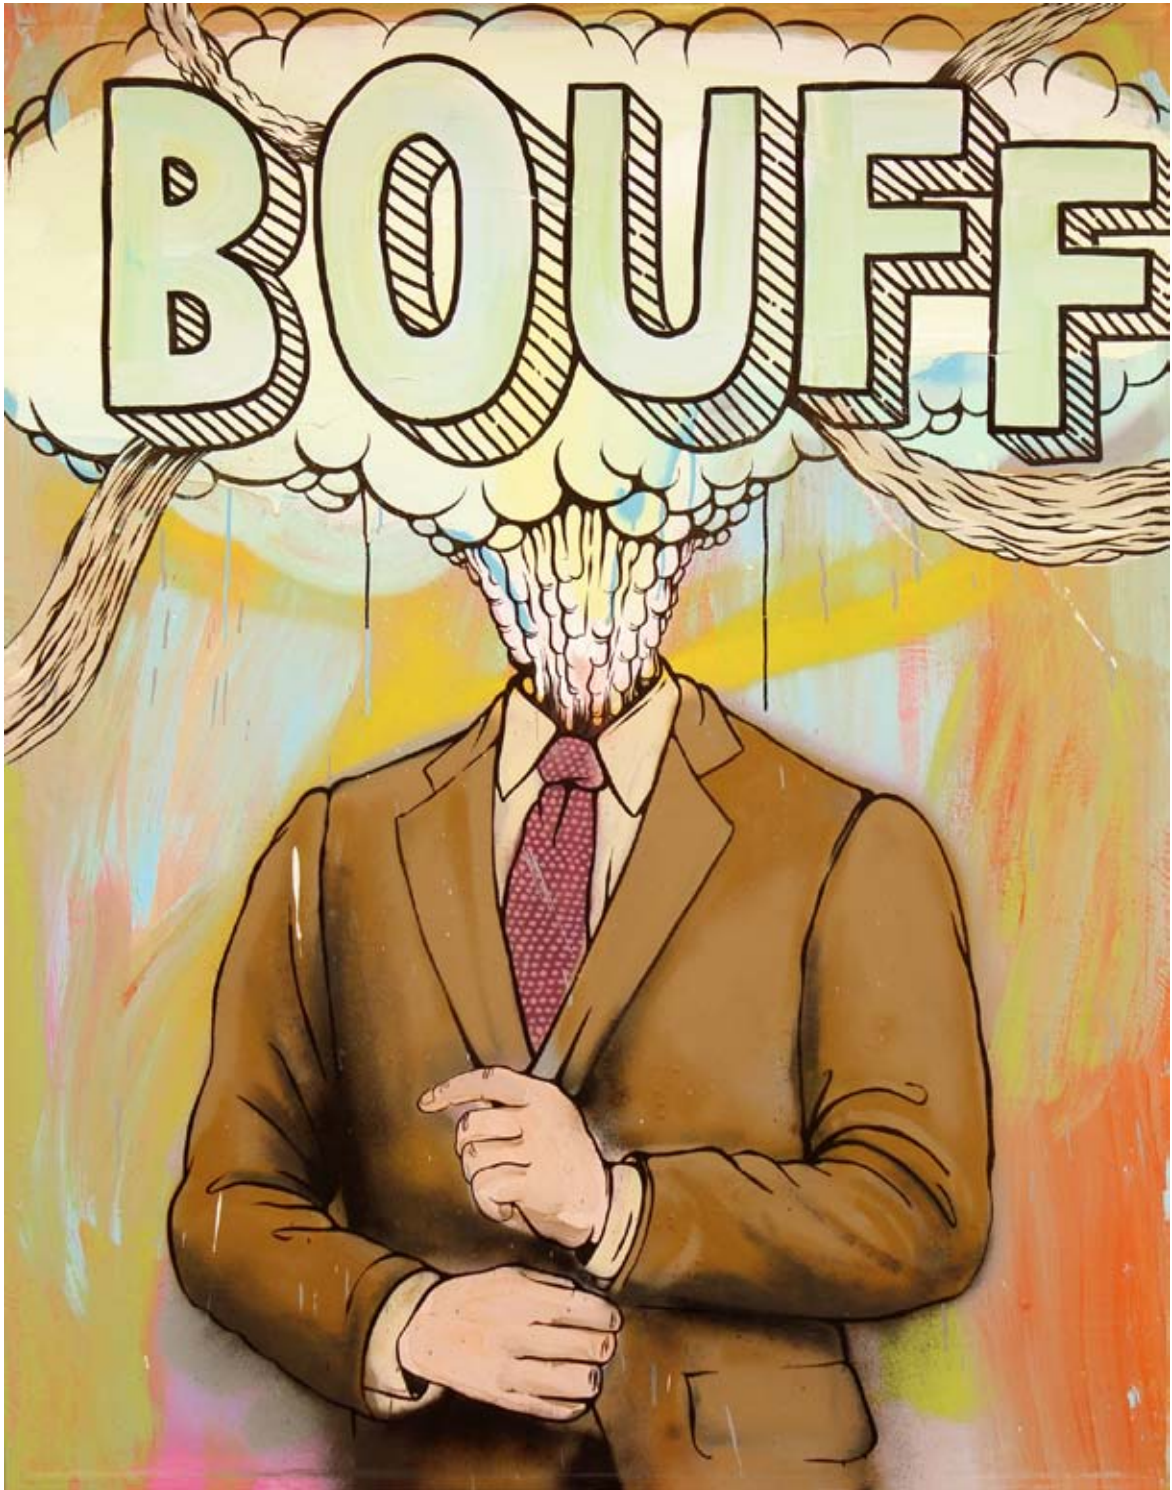

// BOUFF

Barcelona, 2016
Mixed media on canvas.
151 x 119 cm.