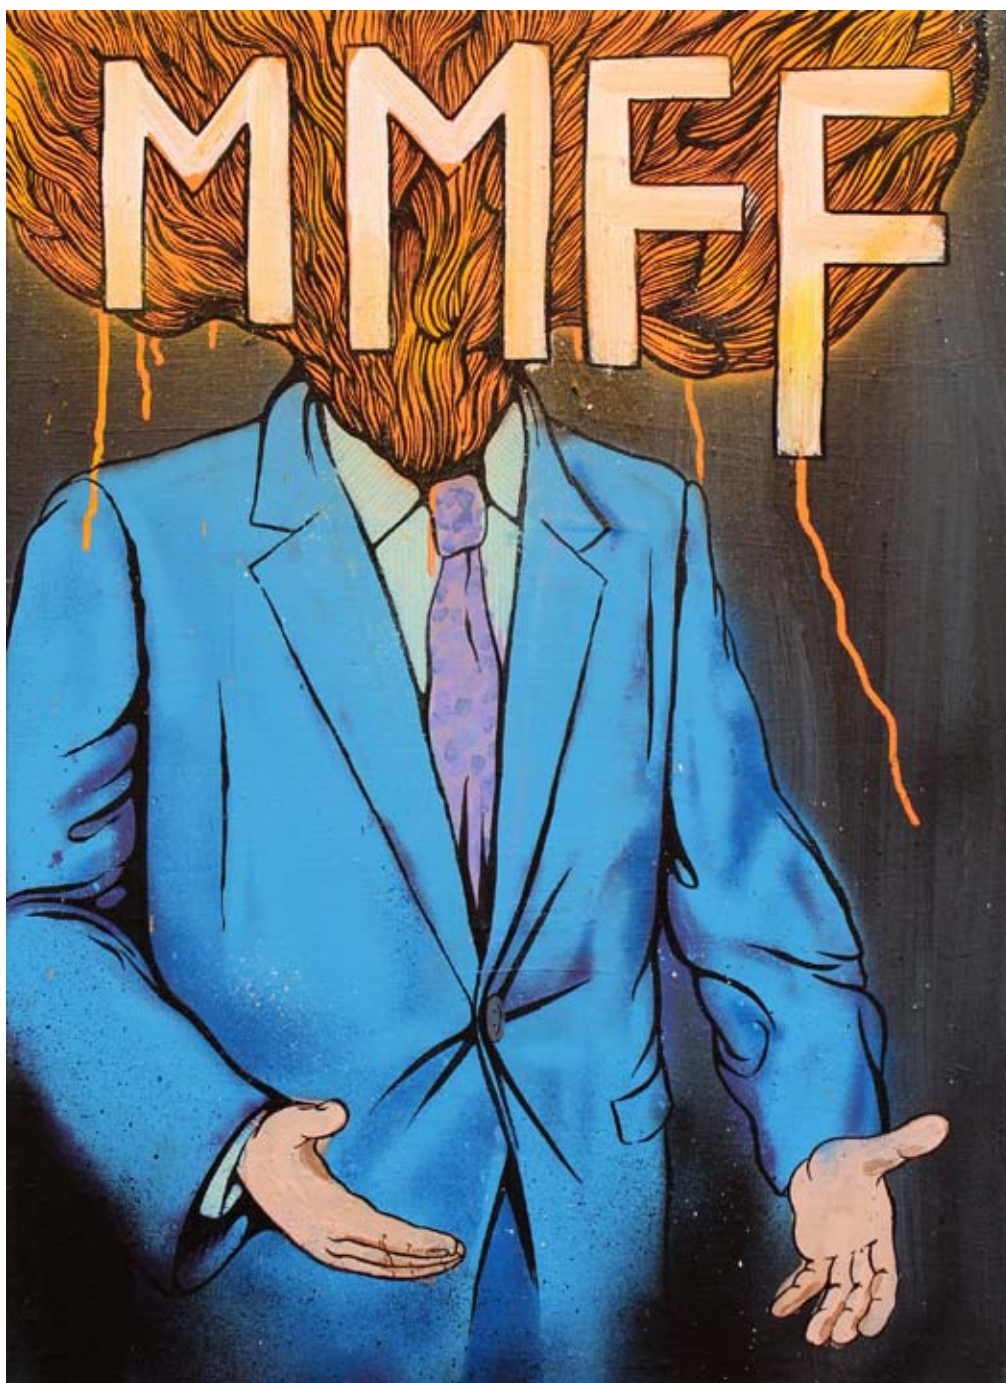

// MMFF

Barcelona, 2016
Mixed media on canvas.
73 x 54 cm.