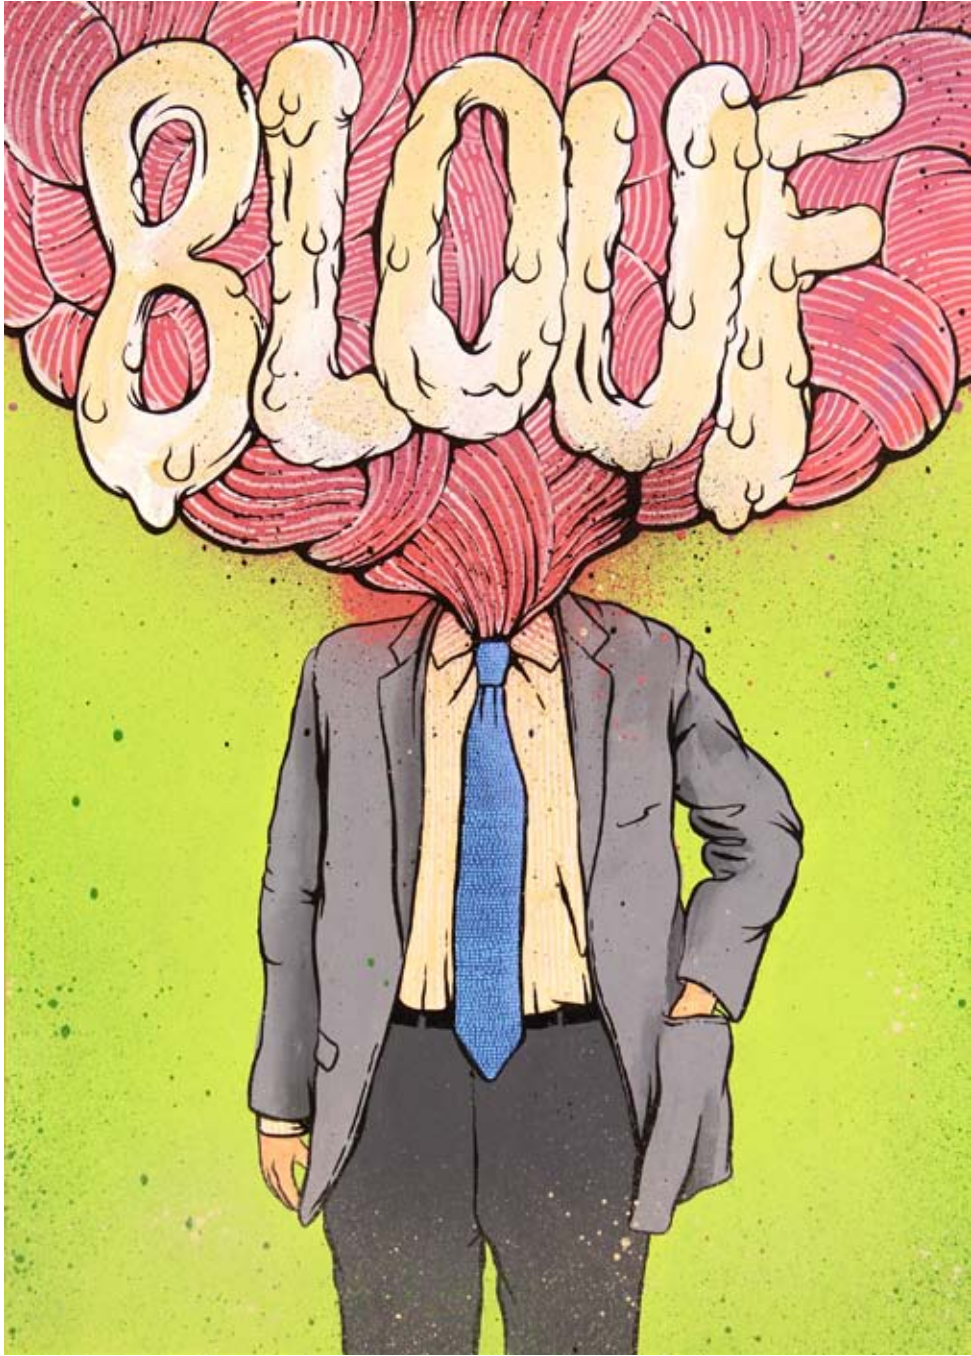

// Blouf

Barcelona, 2016
Mixed media on paper.
35 x 25 cm. (wooden frame: 47 x 37)