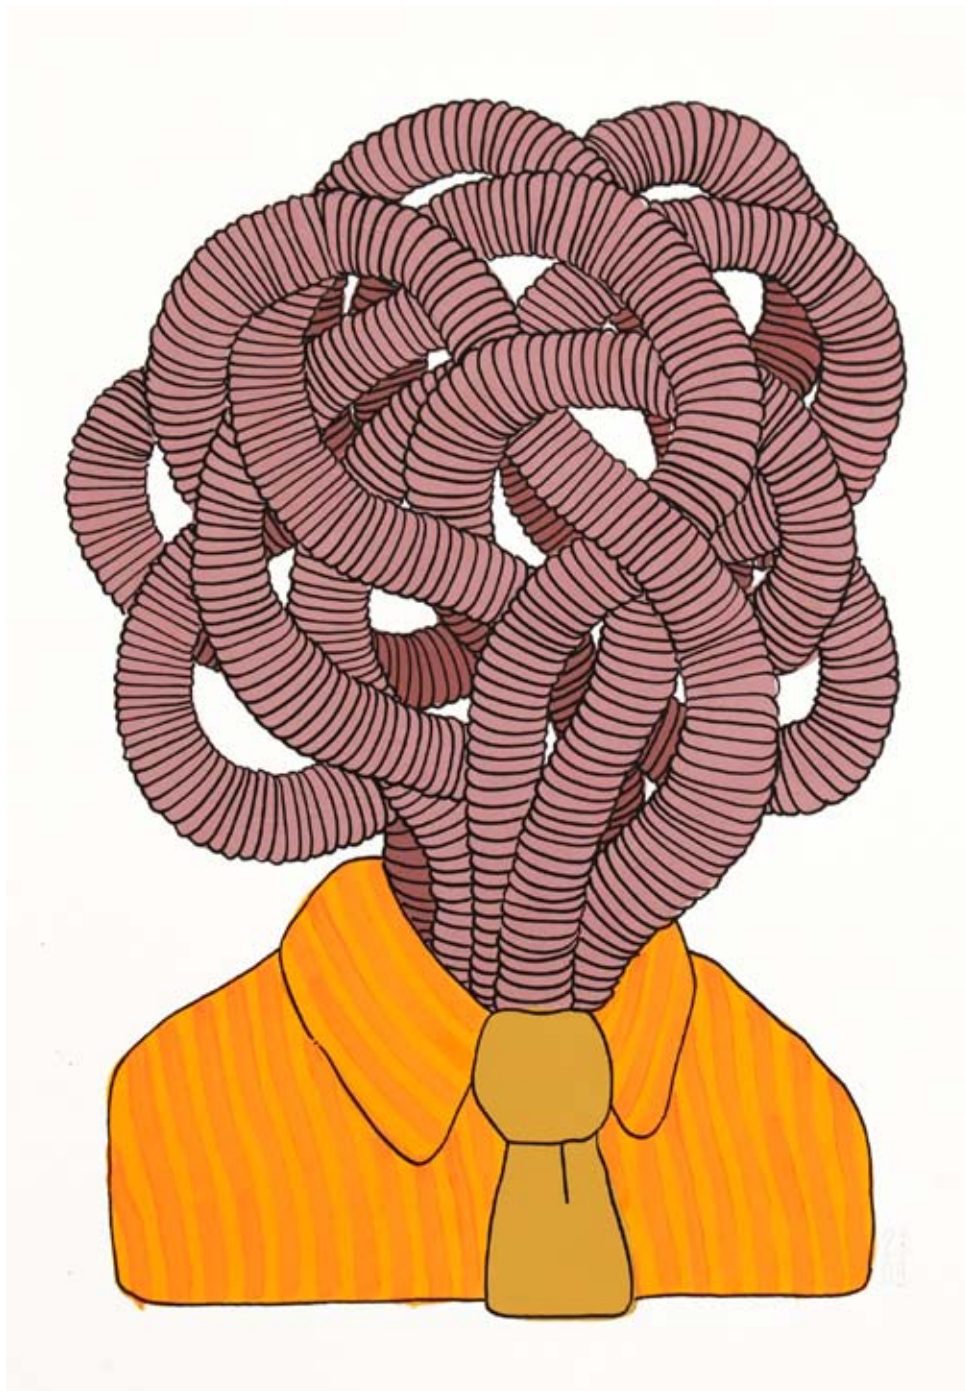

//ST (bucles_03_tubs)

Barcelona, 2016
Mixed media on paper.
30 x 21 cm.