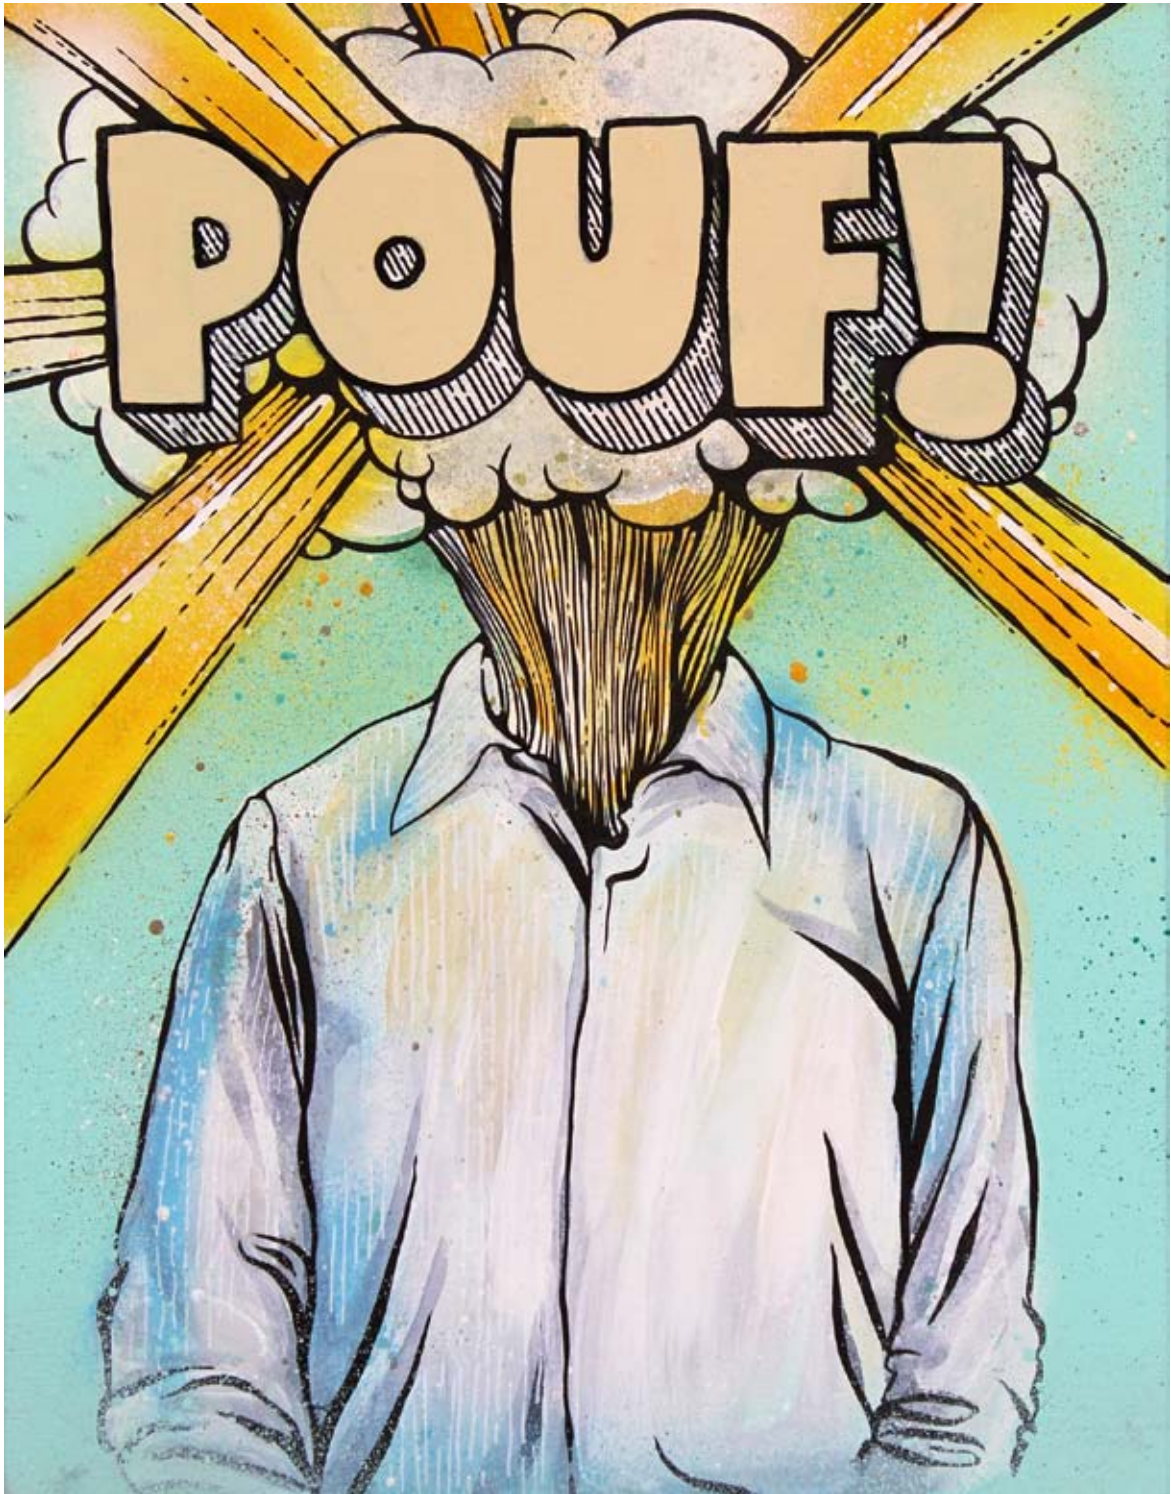

// *Pouf!*

Barcelona, 2016
Mixed media on wood.
35 x 27 cm.