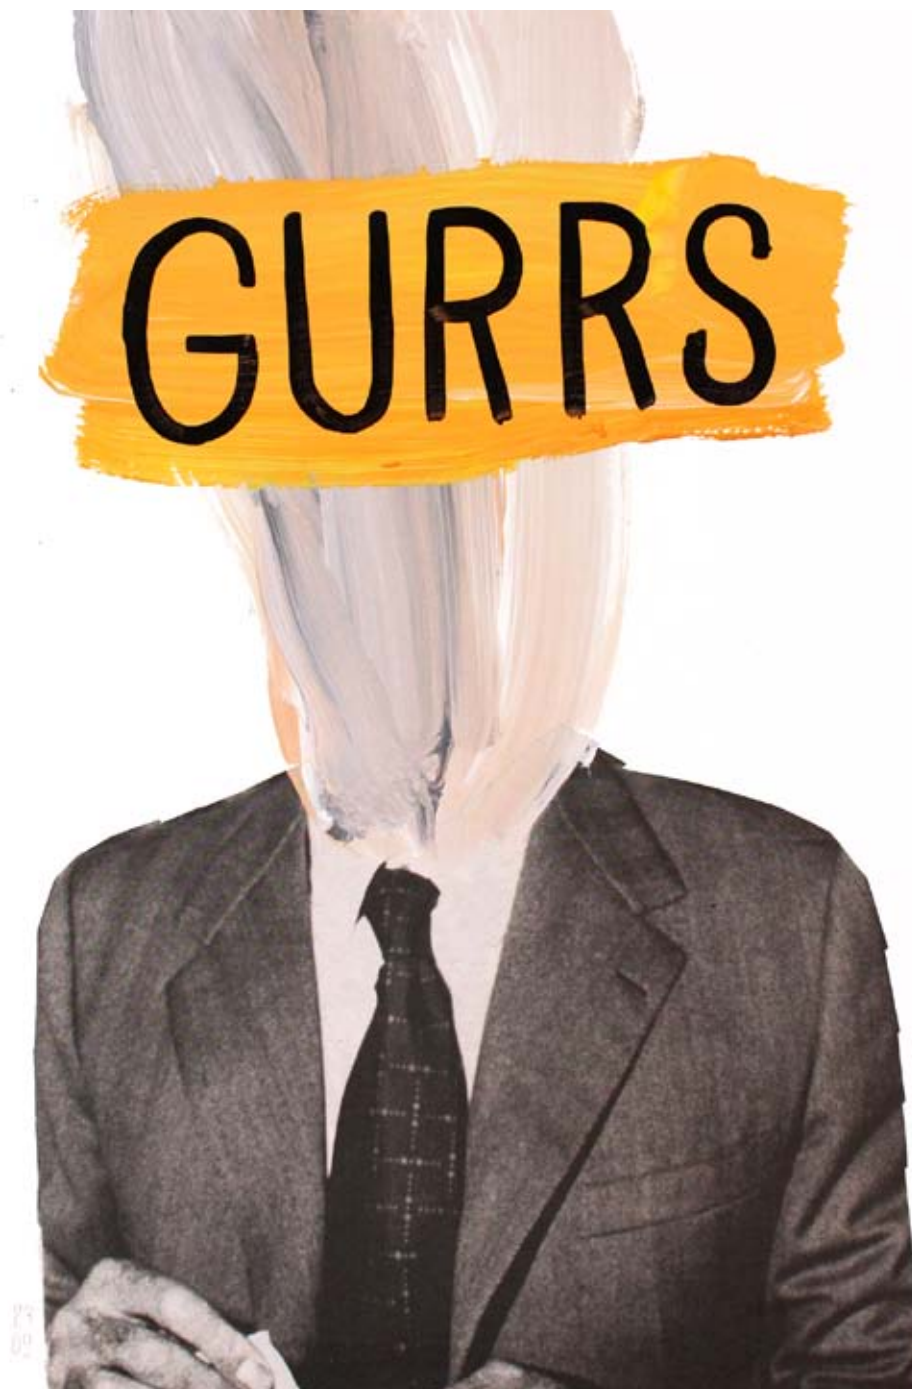

// ST (GURRS)

Barcelona, 2016
Mixed media and collage on paper.
30 x 21 cm.